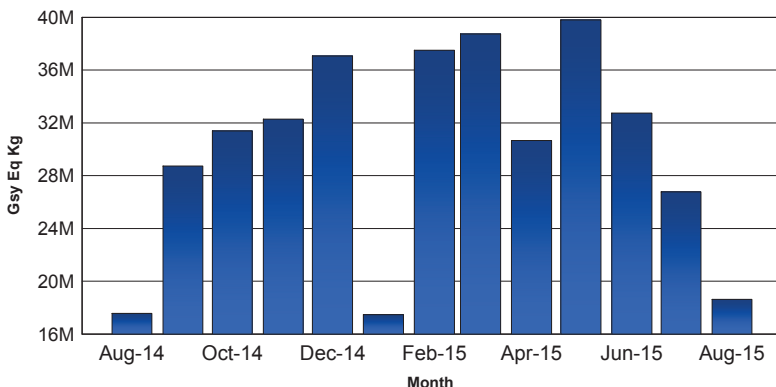

Exports by Month

Sheepskin Exports

Country	Gross Wgt (Kg)	%
China, P.R.	25,343,904	90.2%
Russian Fed.	1,206,000	4.3%
Turkey	369,168	1.3%
Albania	235,800	0.8%
New Zealand	144,000	0.5%
Poland	118,400	0.4%
Others	683,006	2.4%
Total	28,100,278	

--Gsy Eq Kg = Greasy Equivalent KG (where processed wool is included using a Processed to Greasy conversion factor. - Sheepskins are NOT INCLUDED except Sheepskin section. * compared to same period previous season