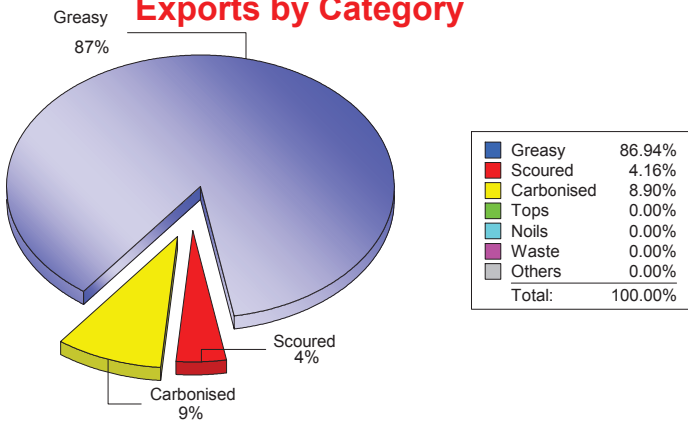

Largest Increase*

Country	Increase (Gsy Eq Kg)
China, P.R.	2,902,986
India	620,038
Korea, Rep.	549,049
Italy	208,066
Iran	147,455
Japan	35,796
Egypt	34,099

Largest Decrease*

Country	Decrease (Gsy Eq Kg)
Czech Republic	-1,183,775
Malaysia	-522,457
U.A. Emirates	-115,500
Germany, F.R.	-115,372
Thailand	-54,145
Spain	-46,200
Taiwan	-45,979

Top 4 Countries by Micron

	Gsy Eq Kg	%
19 micron & finer		
China, P.R.	18,808,912	79.8%
Italy	2,057,485	8.7%
India	972,873	4.1%
Czech Republic	786,420	3.3%
20 to 23 micron		
China, P.R.	7,652,727	48.3%
India	2,967,721	18.7%
Korea, Rep.	2,486,674	15.7%
Thailand	399,981	2.5%
24 to 27 micron		
China, P.R.	2,207,386	68.8%
Korea, Rep.	253,499	7.9%
India	242,591	7.6%
Japan	167,232	5.2%
28 micron & coarser		
China, P.R.	2,460,986	87.8%
Czech Republic	194,546	6.9%
India	101,176	3.6%
Malaysia	45,538	1.6%

Exports by Category