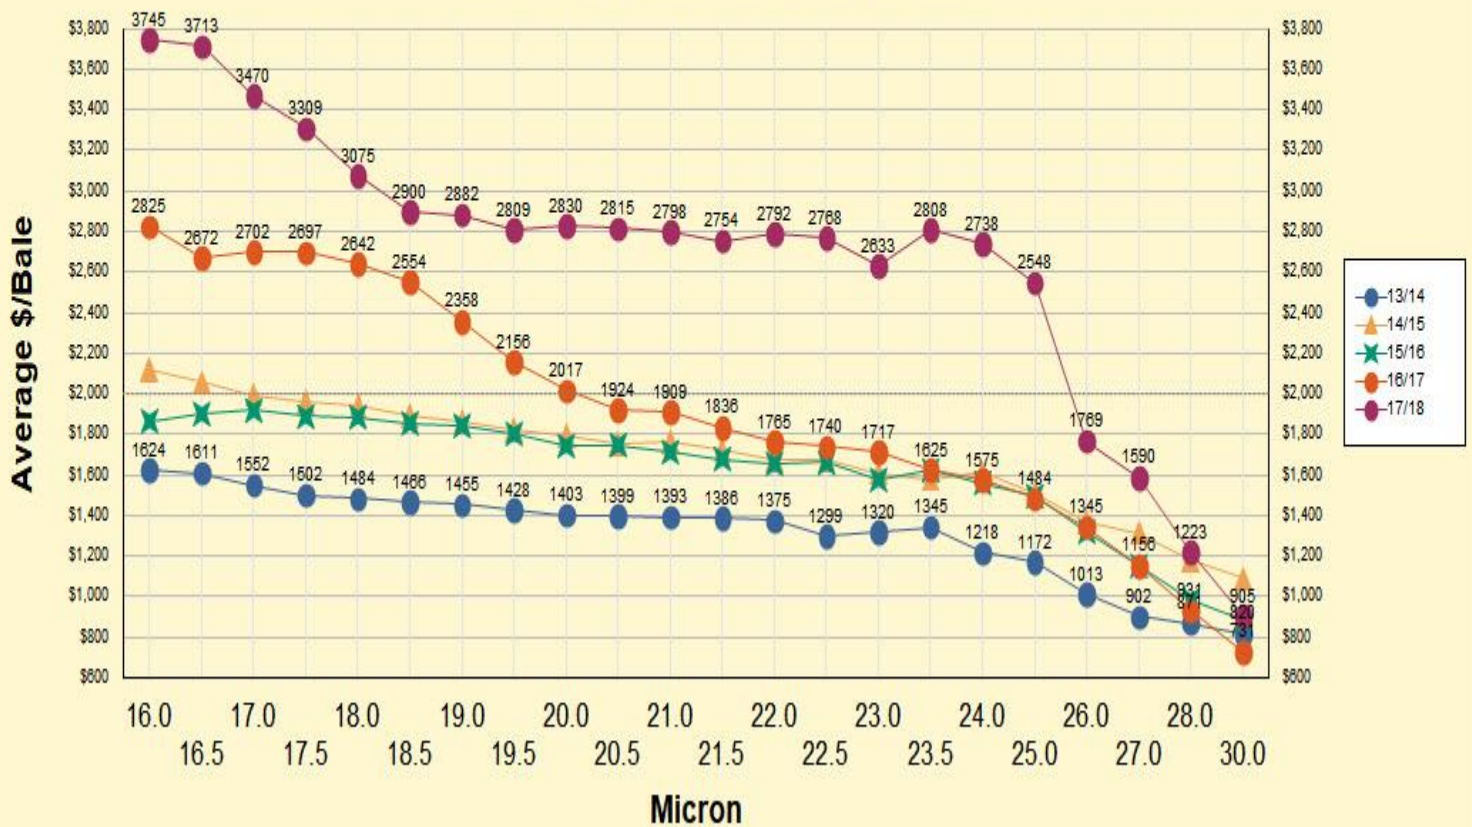

Average \$ per Bale (Adult Fleece) Comparing June only - By Season

Adult Merino fleece: farm classed lots, 28nkt and stronger, 2% max VM